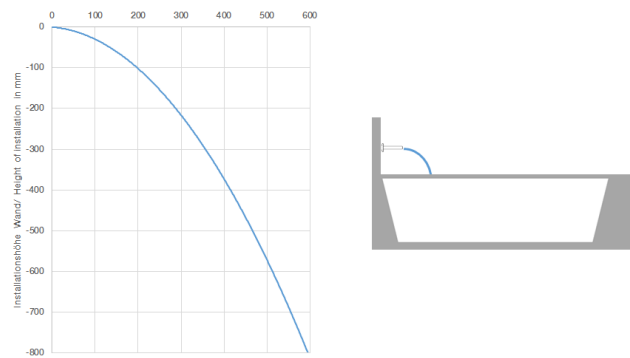

**Recommended miscellaneous**

**Concealed wall elbow -** 35 085 970 90  
 •max. recess depth 163 mm  
 •min. recess depth 90 mm

**Recommended miscellaneous**

**Concealed wall elbow -** 35 085 970 90  
 •max. recess depth 163 mm  
 •min. recess depth 90 mm

13 415 979

mm [inches]

**Flow rate chart**

**Trajectory diagram**

**Certificates**

WRAS\_2306001.

13 415 979