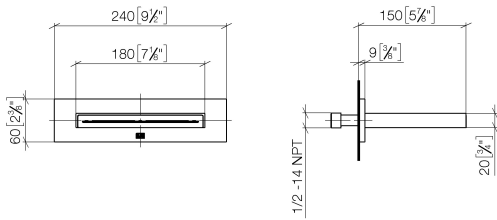

13 415 979

- 150mm projection
- CASCADE, max. flow rate 26.5 l/min (at 3 bar)
- cover plate 240 x 60 mm
- 1/2" connection
- plug-link mounting
- WRAS 1712702

Fits: IMO, LULU, MADISON, MEM, TARA, CL.1, LISSÉ, VAIA, META, CYO

**Recommended miscellaneous**

**Concealed wall elbow -** 35 085 970 90  
 •max. recess depth 163 mm  
 •min. recess depth 90 mm

**Recommended miscellaneous**

**Concealed wall elbow -** 35 085 970 90  
 •max. recess depth 163 mm  
 •min. recess depth 90 mm

13 415 979

mm [inches]

**Flow rate chart**

**Trajectory diagram**

**Certificates**

WRAS\_2306001.

13 415 979