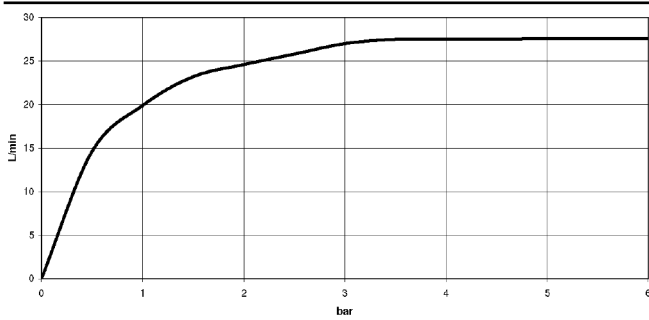

Flow rate chart